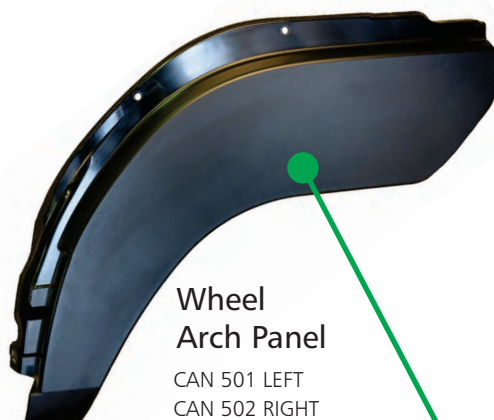

Aluminium Replacement Safety Panels: FUSO Canter 4x4

Corner Panel
CAN 301 LEFT
CAN 302 RIGHT

Wheel Arch Panel
CAN 501 LEFT
CAN 502 RIGHT

Rear Door Trim
CAN 101 LEFT
CAN 102 LEFT

Front Door Handle
CAN 701 LEFT
CAN 702 RIGHT