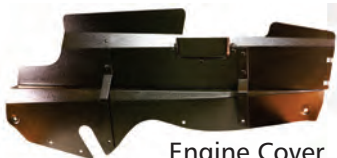

Aluminium Replacement Safety Panels: Isuzu FTS 750 Dual Cab

Corner Panel
FSS 550 301 LEFT
FSS 550 302 RIGHT

Front door quarter panel
FSS 550 101 LEFT
FSS 550 102 RIGHT

Front Door Plate
FSS 550 701 LEFT
FSS 550 702 RIGHT

Rear Door Plate
FSS 550 701/R LEFT - FSS 550 702/R RIGHT

Door Blister
FSS 550 501 LEFT
FSS 550 502 RIGHT

Indicator Blanking Panel
FSS 550 400

Step Panel
FSS 550 401 LEFT
FSS 550 402 RIGHT

Under Body Kit

(Note: All panels are available separately)
FSS 1001 LH
FSS 1002 RH